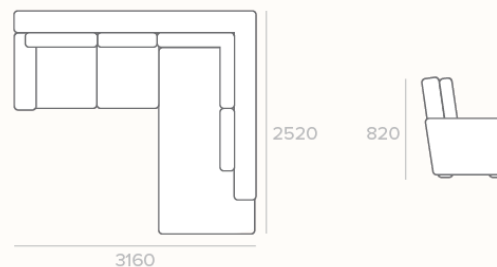

MEASUREMENTS

3 SEATER + CHAISE

scan QR code to view this product on [synargy.com](https://www.synargy.com)